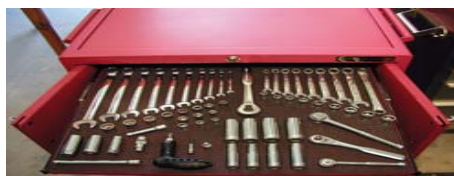

The Mtech can be a perfect addition to any office.

Keep computer equipment and peripherals close within reach.

Shelves can be used as sit-down or stand-up workspace. Shelves can be "locked" in the out position.

The sturdy shelves measure 24" wide and 22" deep.

The Mtech 2 features a rear cable access port. Door locks incrementally for security. The Mtech 1 comes with 2 cable access ports.

This drawer securely stores a massive amount of office supplies.

This drawer fits music and software CD's perfectly on edge so that titles can be read. Fits close to 200 music CD's.

This closeup shows the construction of these sturdy drawers.

Strong shelves hold a huge assortment of wrenches and sockets. Non-slip liners keep them in place.

Keeps your tools laid out and accessible when needed.

Closely spaced shelves are an excellent way to store flat tools. Shelves are adjustable and easily removed.

The MTech 2 ships with two shelves but accommodates up to 5. Additional shelves can be purchased with slides attached, and each shelf comes with a pre-cut non slip liner.